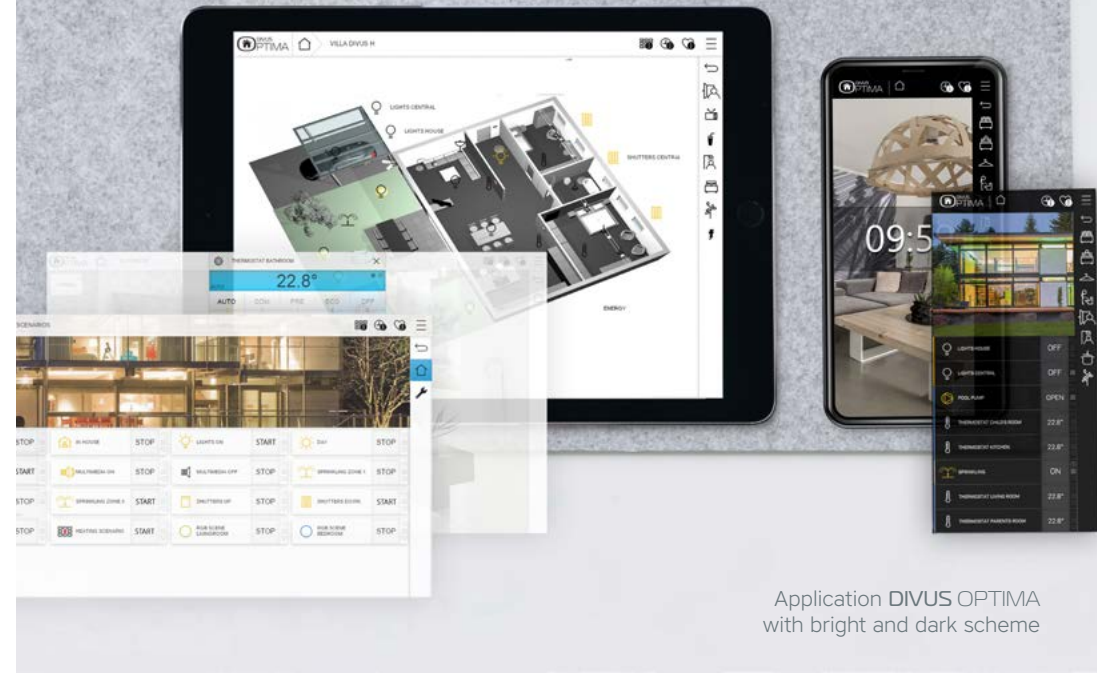

Application DIVUS OPTIMA with bright and dark scheme

DIVUS OPTIMA visualisation interface

The D+ SERVER scores with its elegant design and wide-ranging functions for controlling your Smart Home.

The visualisation can be created both in full graphic mode, in which the operating functions can be placed directly on the background image, and in grid view. In addition to classic floor plan representations, real room images can also be used as backgrounds. Placed objects are either activated directly on the basis of their operating options or open up for extended input options. The menu bar that can be displayed is used for easy navigation between floors, rooms and comprehensive function areas for light, climate, shading and security control, scenarios, web pages, weather forecasts, news tickers or the message board.