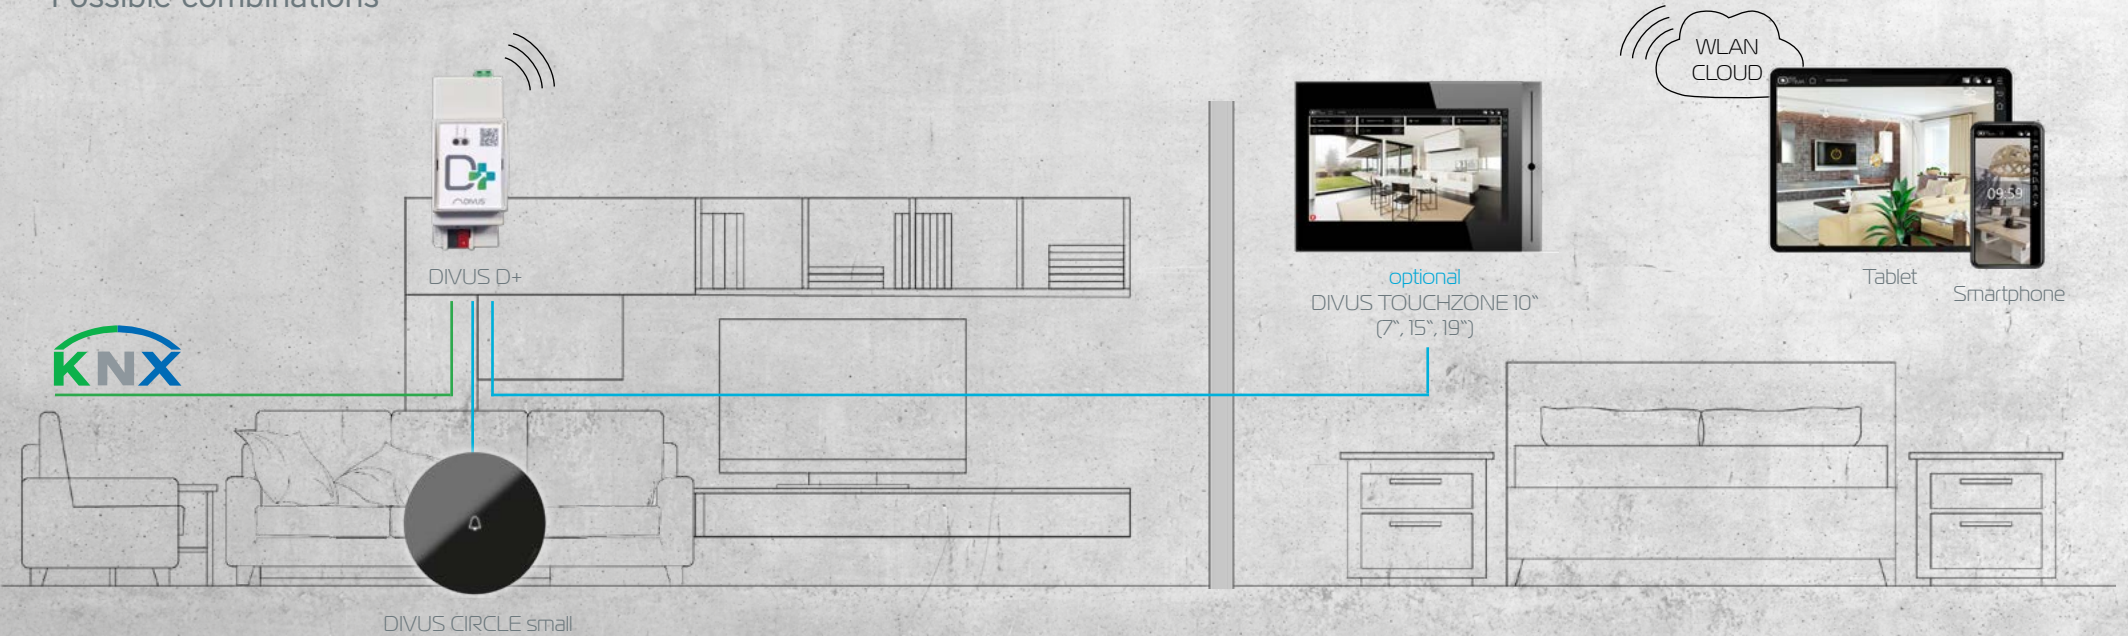

### DIVUS D+ convinces with these functions

- Lighting control
- Blinds
- Temperature control
- Energy
- Presence-simulation<sup>1</sup>
- Irrigation
- Alarm systems
- Weather station
- Multiroom
- Window and door contacts
- IP- cameras
- Sequences
- Schedules
- App Control
- Cloud

<sup>1</sup> available from 2021

Application DIVUS OPTIMA with bright and dark scheme

### DIVUS OPTIMA visualisation interface

The D+ SERVER scores with its elegant design and wide-ranging functions for controlling your Smart Home.

The visualisation can be created both in full graphic mode, in which the operating functions can be placed directly on the background image, and in grid view. In addition to classic floor plan representations, real room images can also be used as backgrounds. Placed objects are either activated directly on the basis of their operating options or open up for extended input options. The menu bar that can be displayed is used for easy navigation between floors, rooms and comprehensive function areas for light, climate, shading and security control, scenarios, web pages, weather forecasts, news tickers or the message board.

## Keep it flexible!

To use your DIVUS D+, all you need is your current mobile operating device to stay in control from anywhere. On your tablet and/or smartphone (Android & iOS), DIVUS OPTIMA visualises your building. In combination with a building touch panel, the DIVUS TOUCHZONE is the best choice.