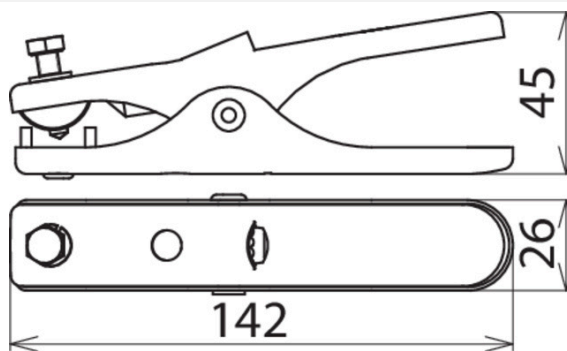

**EZ 16 FL13 ASM6 V2A (546 002)**

Figure without obligation

Type	EZ 16 FL13 ASM6 V2A
Part No.	546 002
Material of tongs	StSt
Clamping range Rd / FI	up to Ø16 / up to 13 mm
Length	140 mm
Connection screw	M6 x 16 mm
Material of screw	StSt
Cable lug	25 (Sn) mm <sup>2</sup>
Weight	177 g
Customs tariff number (Comb. Nomenclature EU)	85359000
GTIN	4013364004016
PU	1 pc(s)

We reserve the right to introduce changes in performance, configuration and technology, dimensions, weights and materials in the course of technical progress. The figures are shown without obligation.