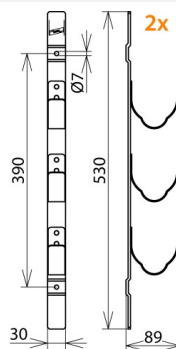

HV 3HH (700 015)

Figure without obligation

Figure without obligation

Type	HV 3HH
Part No.	700 015
Consisting of	2x HV 3HH ET
For	3 HH fuses
Material	Steel
Colour	Grey
Weight	1,41 kg
Customs tariff number (Comb. Nomenclature EU)	85389099
GTIN	4013364007192
PU	1 pc(s)

We reserve the right to introduce changes in performance, configuration and technology, dimensions, weights and materials in the course of technical progress. The figures are shown without obligation.