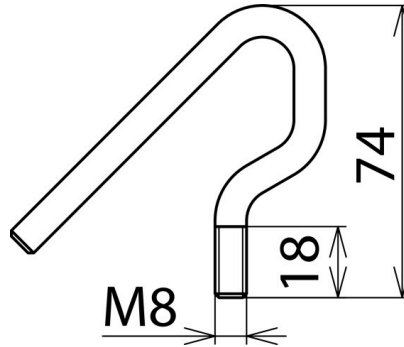

**EL M8 H PHE (766 923)**

Figure without obligation

Figure without obligation

Type	EL M8 H PHE
Part No.	766 923
Application	For overhead lines only
Material	St/gal Zn
Weight	71 g
Customs tariff number (Comb. Nomenclature EU)	90309000
GTIN	4013364074590
PU	1 pc(s)