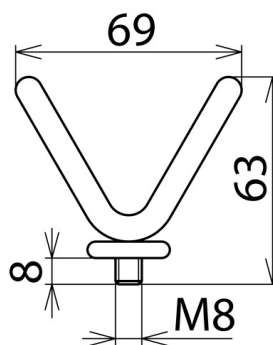

EL M8 G PHE (766 924)

Figure without obligation

Figure without obligation

Type	EL M8 G PHE
Part No.	766 924
Application	For overhead lines only
Material	StSt
Weight	46 g
Customs tariff number (Comb. Nomenclature EU)	90309000
GTIN	4013364094840
PU	1 pc(s)