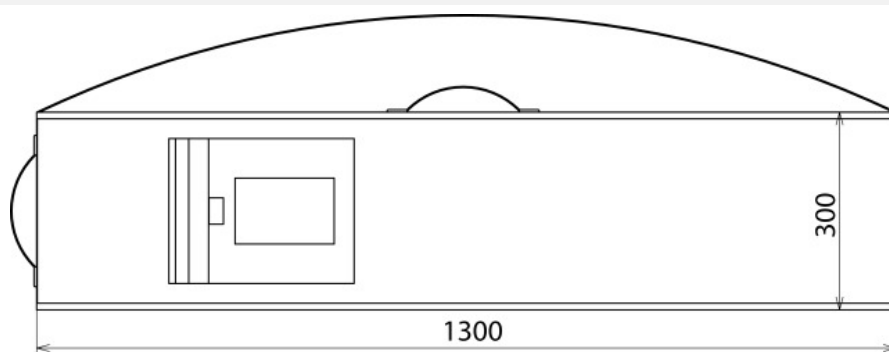

KLT 133 34 10 (766 996)

Figure without obligation

Figure without obligation

With zip and carrier handle

Type	KLT 133 34 10
Part No.	766 996
Suitable for	IS STK
Dimensions	1300 x 345 x 100 mm
Colour	Black •
Weight	4 kg
Customs tariff number (Comb. Nomenclature EU)	42029180
GTIN	4013364128170
PU	1 pc(s)