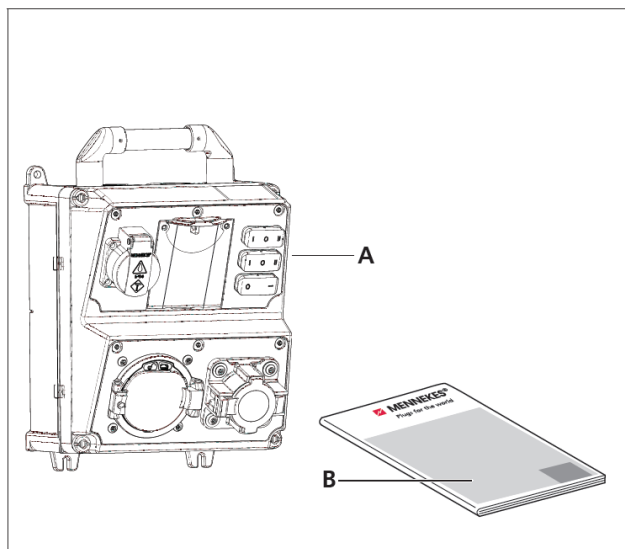

Test Box TwinInlet E

MENNEKES test box for charging stations

- Type-2 and type-1 vehicle inlet
- Simulation of a charging process
- Test of system monitoring
- RCD test by using an external test instrument
- BNC connection point to check PWM signal

Technical changes reserved

Date: 10-2017 - V.1.0

FEATURES

- Test box TwInlet Type E for charging stations
- Suitable for type-1 and type 2 vehicle connectors
- Simulation of a charging process for an electric vehicle
- Setting options for vehicles with gassing and non-gassing batteries
- Simulation of a defective line
- Displays indicating failure of protective devices
- Check of rotating field
- Check for phase failure
- Check for under voltage
- Check of PWM signal via external test instrument
- Simulating of an alternating current load via connected external consumers
- Residual current device test using an external test instrument
- Meter test via connected external consumers

TECHNICAL DATA

Type	Test Box TwInlet E
Partnumber	320015
Nominal voltage	230 VAC / 400 VAC ±10%
Nominal frequency	50 Hz
Nominal current	10 A
Maximum backup fuse	80 A
Protection class	IP 20
Dimensions	260 x 225 x 165 mm
Weight	3,6 kg

DELIVERY CONTENTS

- A Test box
- B Operating manual

ASSEMBLY

- A Basic enclosure
- B Rocker switch for selecting vehicle inlet
- C Rocker switch for ventilation requirement
- D Rocker switch for fault message
- E Fuse protection for Type E socket
- F Type E socket
- G System monitor
- H BNC connection point
- I Type-2 vehicle inlet (mode 3)
- J Type-1 vehicle inlet (mode 3)