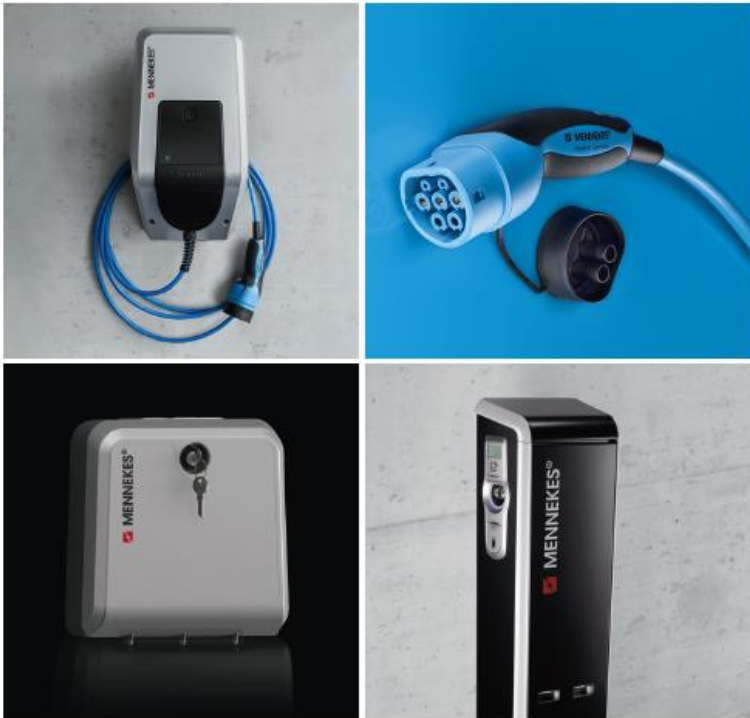

CHARGE UP YOUR DAY!

Thousands of MENNEKES charging points are in daily use in Europe, delighting users in their diverse life situations.

As an innovative leader we offer a broad portfolio of charging solutions for the private and public applications