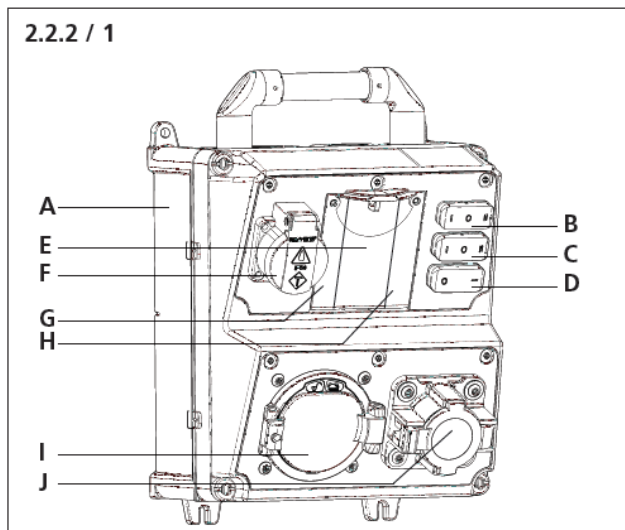

TECHNICAL DATA

Type	Test Box TwInlet E
Partnumber	320015
Nominal voltage	230 VAC / 400 VAC ±10%
Nominal frequency	50 Hz
Nominal current	10 A
Maximum backup fuse	80 A
Protection class	IP 20
Dimensions	260 x 225 x 165 mm
Weight	3,6 kg

DELIVERY CONTENTS

- A Test box
- B Operating manual

ASSEMBLY

- A Basic enclosure
- B Rocker switch for selecting vehicle inlet
- C Rocker switch for ventilation requirement
- D Rocker switch for fault message
- E Fuse protection for Type E socket
- F Type E socket
- G System monitor
- H BNC connection point
- I Type-2 vehicle inlet (mode 3)
- J Type-1 vehicle inlet (mode 3)