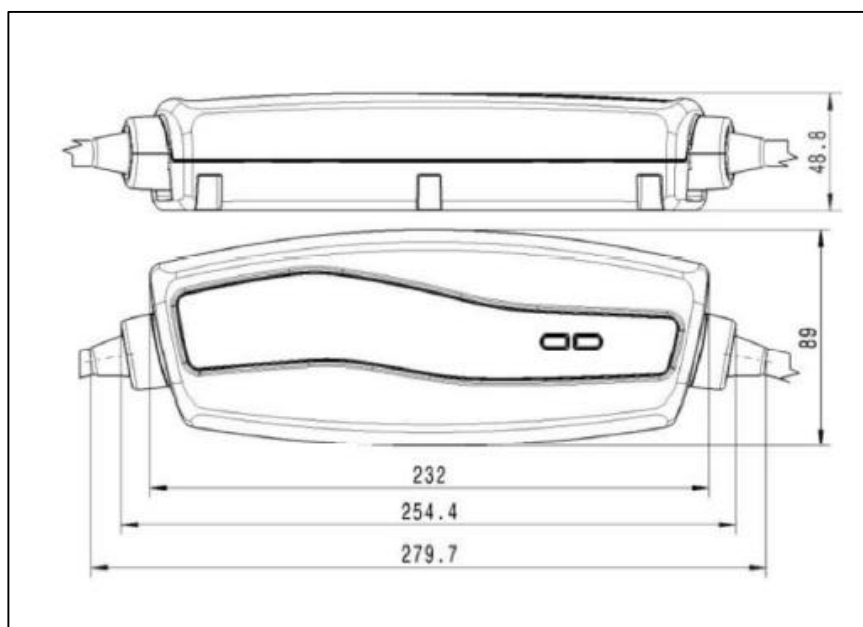

## TECHNICAL DATA

Item Number	35203100002	35203100008	35103100012
Car connector acc. to IEC 62196	Type 2	Type 2	Type 1
Infrastructure connector acc. to IEC 60309	CEE 16A		
Cable length	4 m	8 m	8 m
Cable length CEE 16A → IC-CPD Modul	0,3 m		
Nominal voltage $U_n$	230 VAC		
Nominal frequency	50 Hz		
Max. charging current	16 A		
Charging power	3,7 kW		
RCD	Type A ( $I_{\Delta N} = 20\text{mA}$ ) + DC ( $I_{\Delta NDC} = 6\text{mA}$ ) bipolar 1P+N		
Ambient temperature	-40°C to 50°C (65°C with derating)		
Cable cross section data [ $\text{mm}^2$ ]	3 G 2,5 + 0,5		
Charging mode acc. to IEC 61851	Mode 2		
Protection class IC-CPD	IP 69k		
Protection class home plug	IP44 (with protective cap)		
Weight	2...4 kg (depending on the model)		

## DIMENSIONS